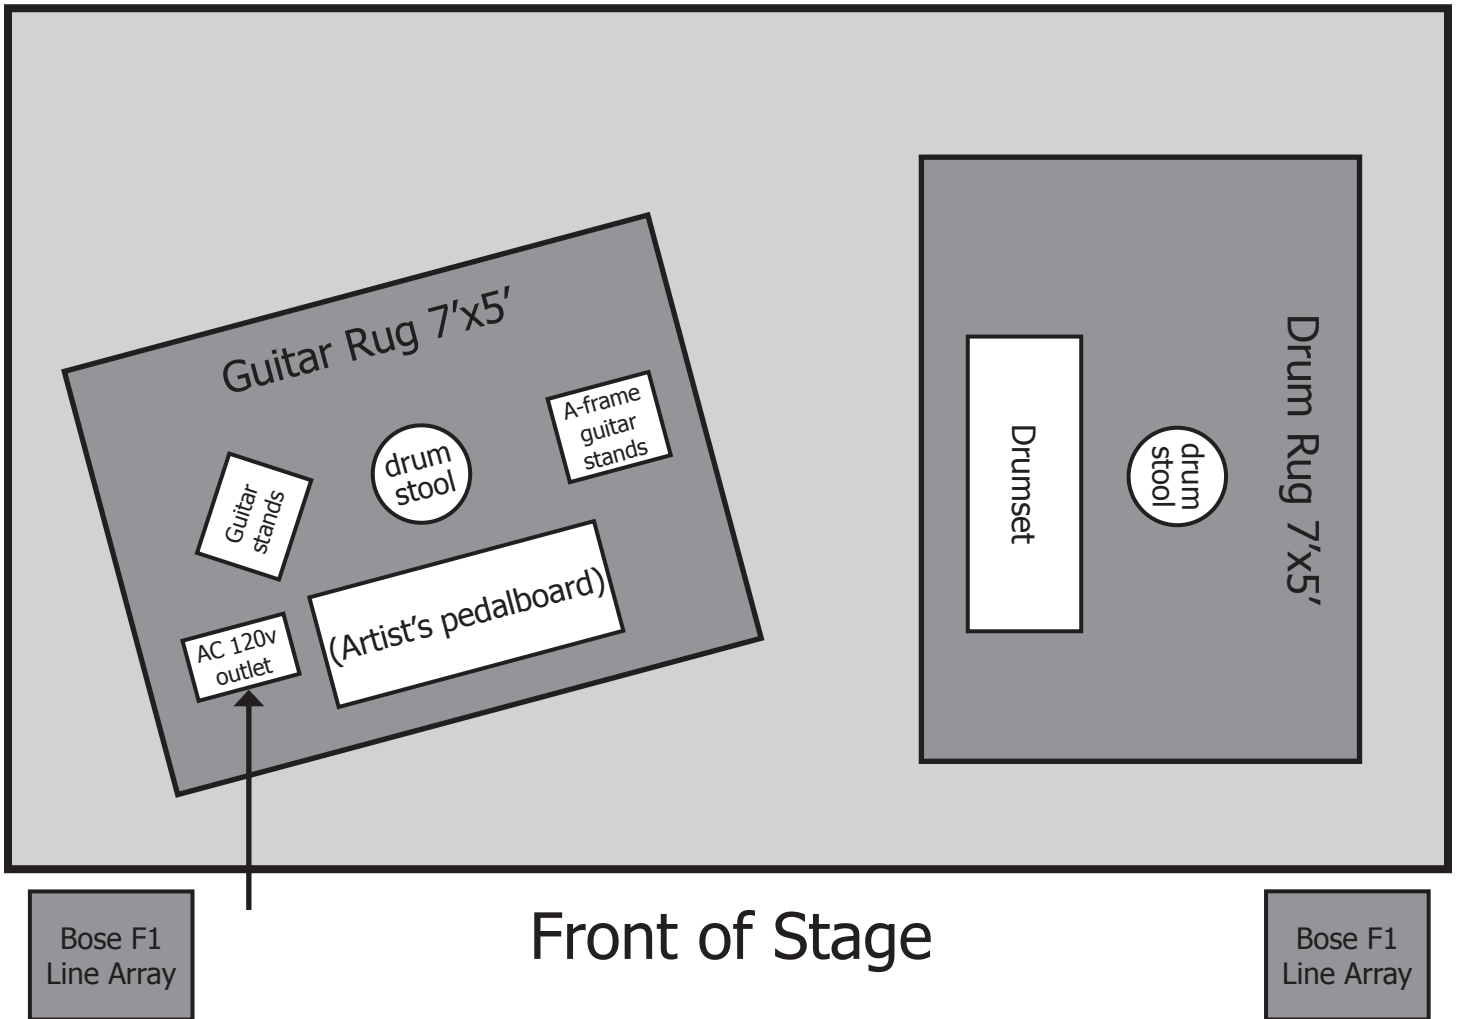

# IAN ETHAN CASE DUO STAGE PLOT

ARTIST WILL USE OWN SOUND SYSTEM AND OWN ENGINEER UNLESS OTHERWISE AGREED UPON IN WRITING

No stage monitors or any other equipment needed other than that listed below

## **Please provide the following:**

- 15' wide x 8' deep performance space
- 4' wide x 3' deep space for artist's sound engineer
  - (1) AC outlet on stage
  - (1) AC outlet at center or center-rear of house
- (1) chair or drum stool at center or center-rear of house for artist's live sound engineer