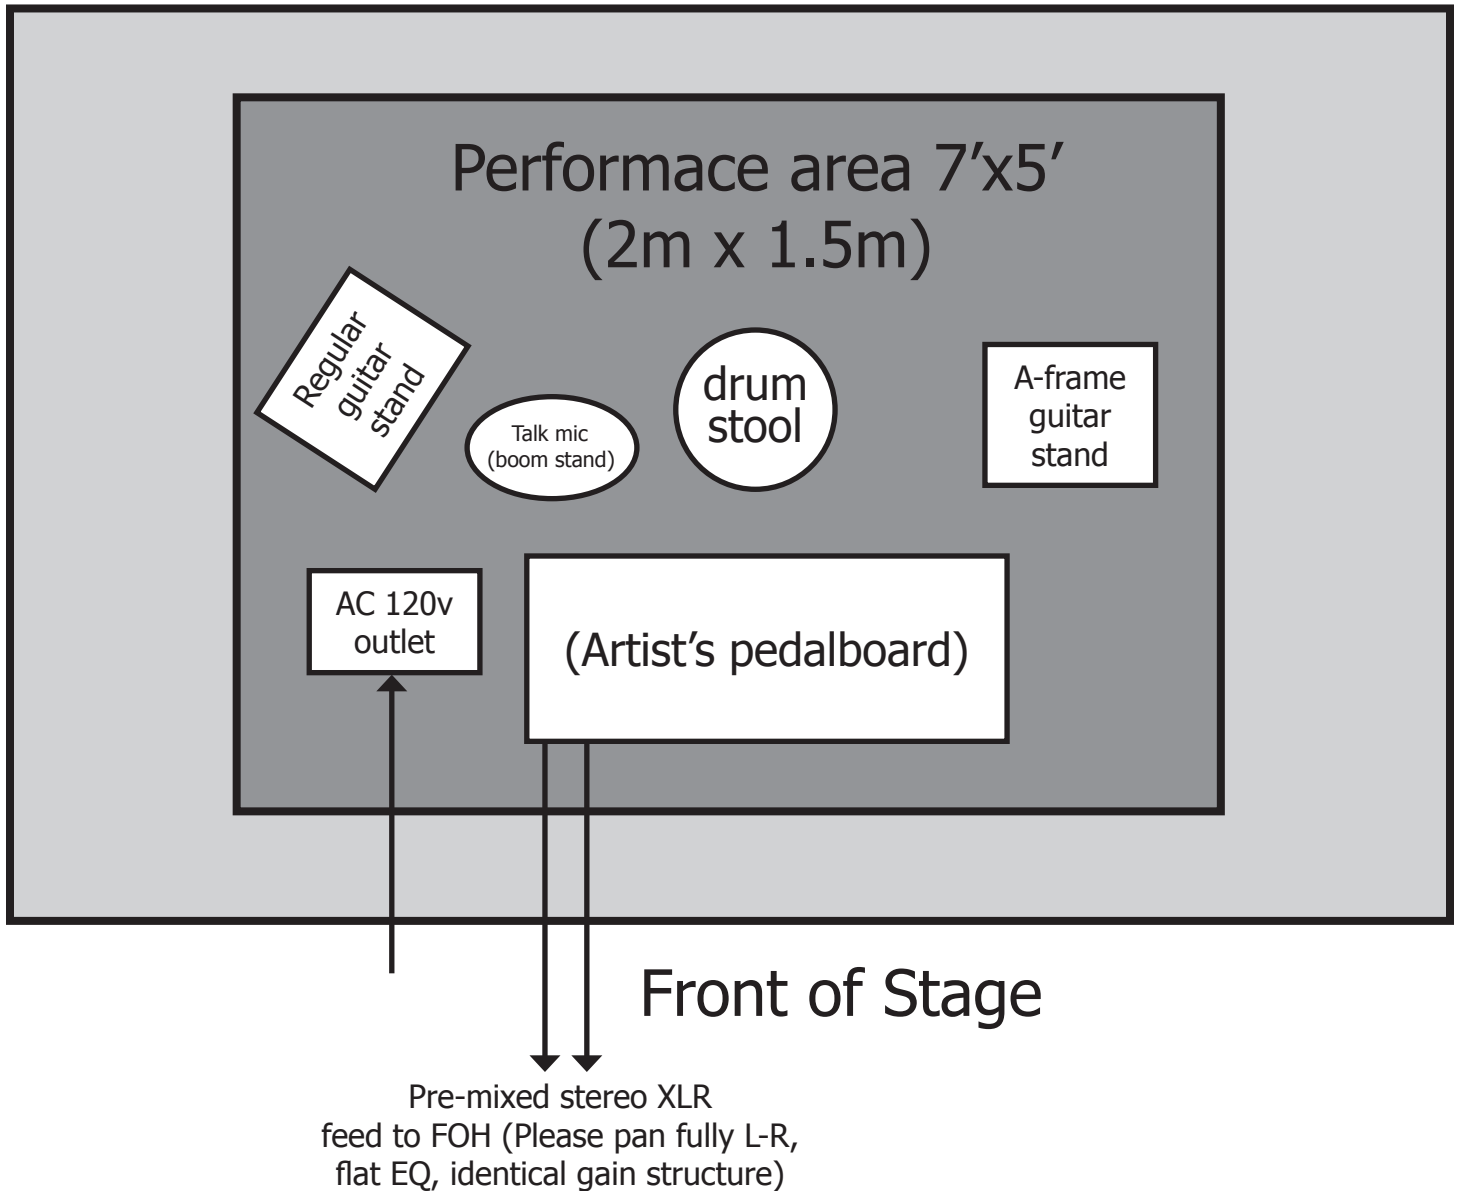

# IAN ETHAN CASE STAGE PLOT

## Please provide the following equipment:

- (1) mic on boom stand (for talkback only - SM58 or similar)
- (1) drum stool (height adjustable to 17" / 43cm)
- (1) A-frame type guitar stand (no upper support)
- (1) regular guitar stand
- (1) table and (1) chair or drum stool, at or near FOH position, for artist's live sound engineer