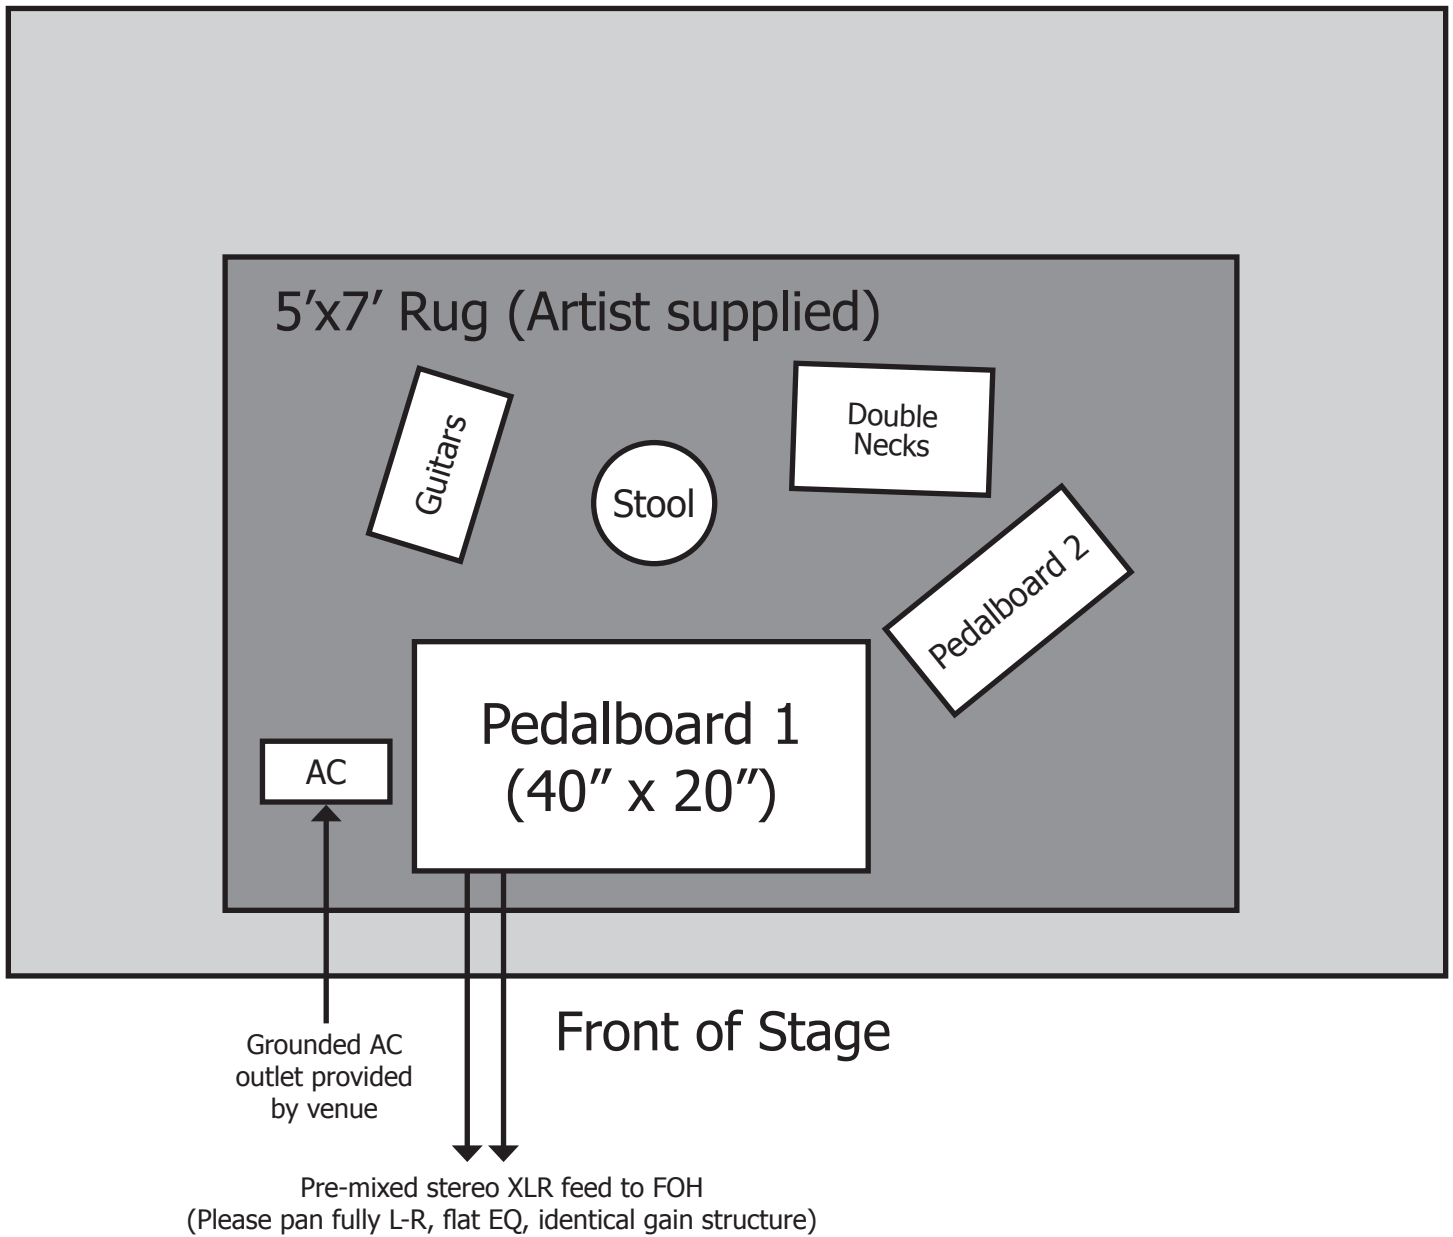

IAN ETHAN CASE STAGE PLOT

Artist's Submix Engineer/
Sound Designer
(4' x 3')
(located next to FOH position if applicable)

AC

Grounded AC outlet provided by venue